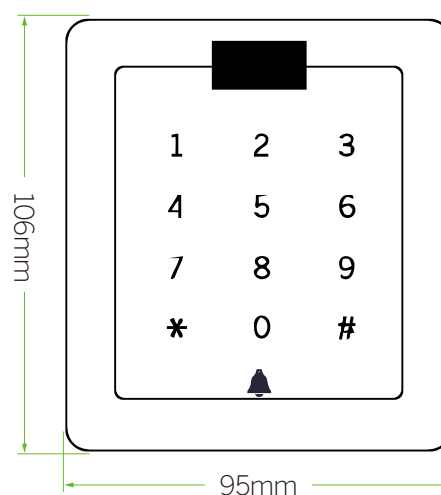

Dimensions(mm)

S4A Industrial Co., Limited

Address: 6th Floor, Haotai Industrial Zone, Minzhi road,
Longhua District, Shenzhen. CN 518131

Tel: +86 755 29450011

www.s4a-access.com / Email: sales@s4a-access.com
Mob/Whatsapp/Wechat/Viber: +86 134 1050 0721